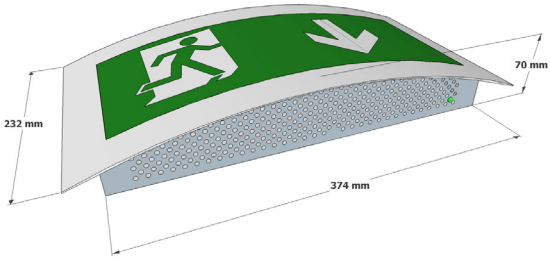

# CURVED LED EXIT SIGN X-ESC

The X-ESC light is a wall mounted, LED emergency escape route sign. Sleek and stylish in design with a convex front and perforated downlight.

- Escape route sign
- High output LED light source
- IP20
- Many alternative finishes available
- Choice of Legend
- Self contained
- Switchable maintained unit
- 

### X-ESC Options

3M	3 hour emergency
/DALI	DALI
/ST	Self test
Central battery	Ask for central battery / static options (50V & 110V)
/230	230 Mains
/CR	Chrome finish
/BR	Brass finish

Note: All exit signs are arrow down as standard please specify other direction if required

**Viewing Distance 30M**

BSEN ISO 7010 legends as standard.