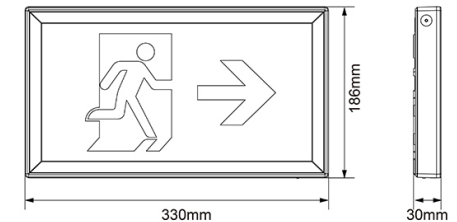

Slimline Exit Sign X-SLM3

The X-EFL is a flat to the wall 3 hour emergency exit sign. Protuding only 30mm from the wall it is ideal for slim corridors. With an adjustable downlight.

- ✓ Flat to the wall mounted as standard
- ✓ Self test version (white)
- ✓ Viewing distance 30M
- ✓ IP20
- ✓ LiFePO4 Battery